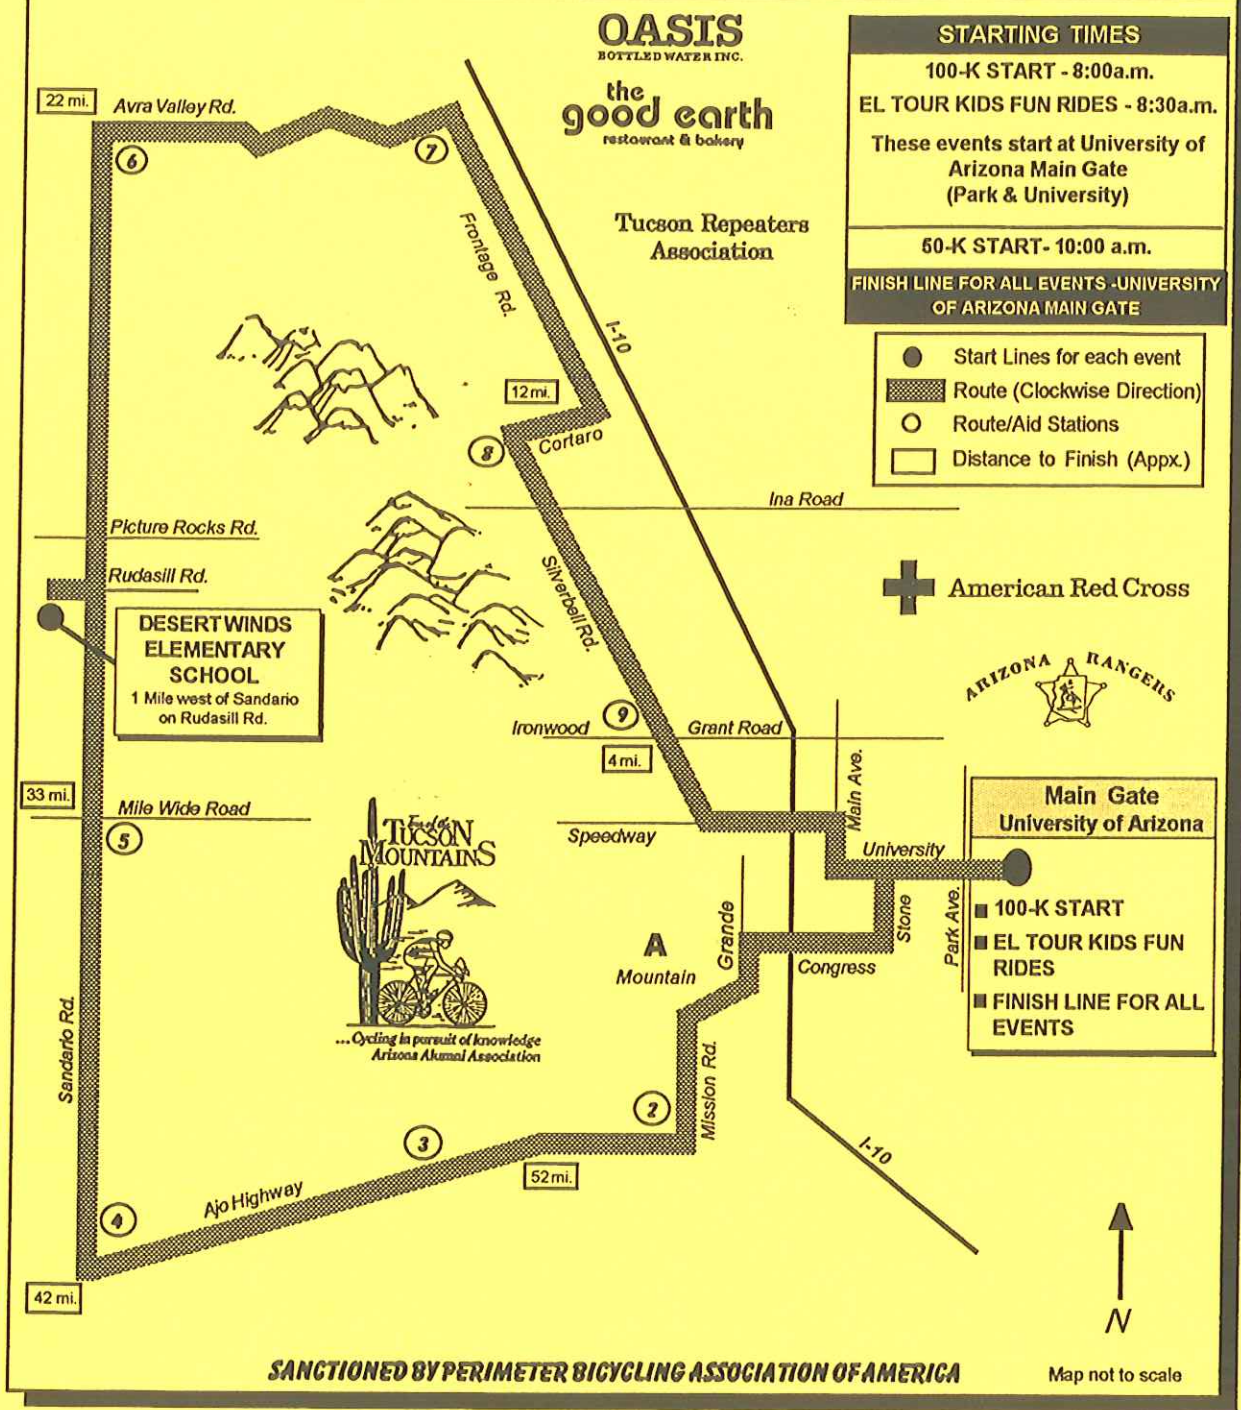

TOUR OF THE TUCSON MOUNTAINS ROUTE MAP

PBAA

Tail Winds

Volunteer Groups	
Start - Student Alumni Association	#5 - Gamma Phi Beta
Start - Alpha Chi Omega	#6 - Toys "R" Us
Start - Pi Phi	#7 - Girl Scout Troop 493
#2 - Student Alumni Association	#8 - Boy Scout Troop 299
#3 - Beta Theta Pi	#9 - Kappa Delta Chi
#4 - Kappa Kappa Gamma	Finish - Omega Delta Phi