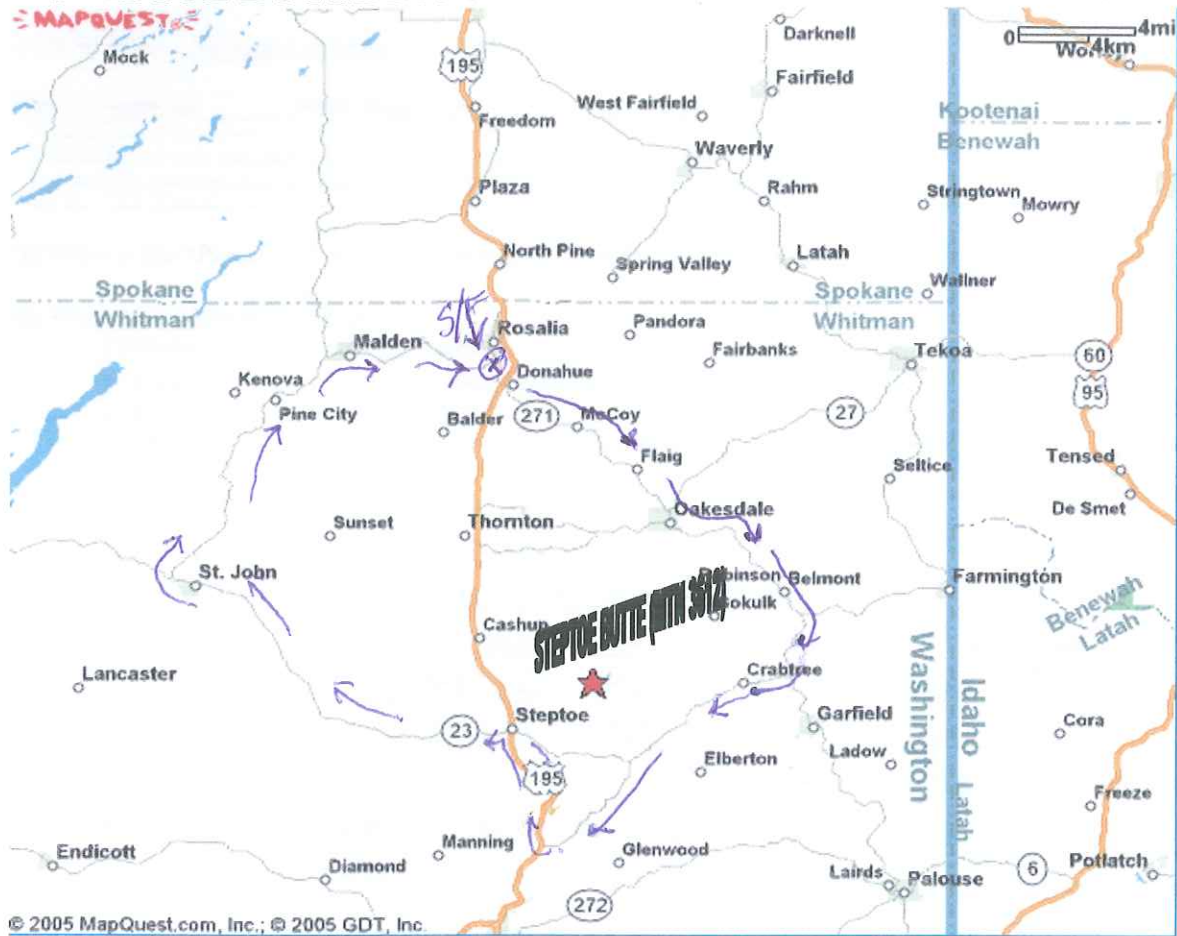

# STEPTOE BUTTE MOUNTAIN PERIMETER RIDE 5-13-06

**START-FINISH ROSALIA, WA. @ MALDEN ROAD & HWY 271 SOUTH TO OAKESDALE, WA., SOUTH HWY 23 TO CRABTREE, WA. WEST ON 23 TO ST. JON, WA., NORTH ON MALDEN ROAD TO PINE CITY, WA, MALDEN, WA TO FINISH ROSALIA, WA. @ MALDEN ROAD & HWY 271 (58.26 MILES)**