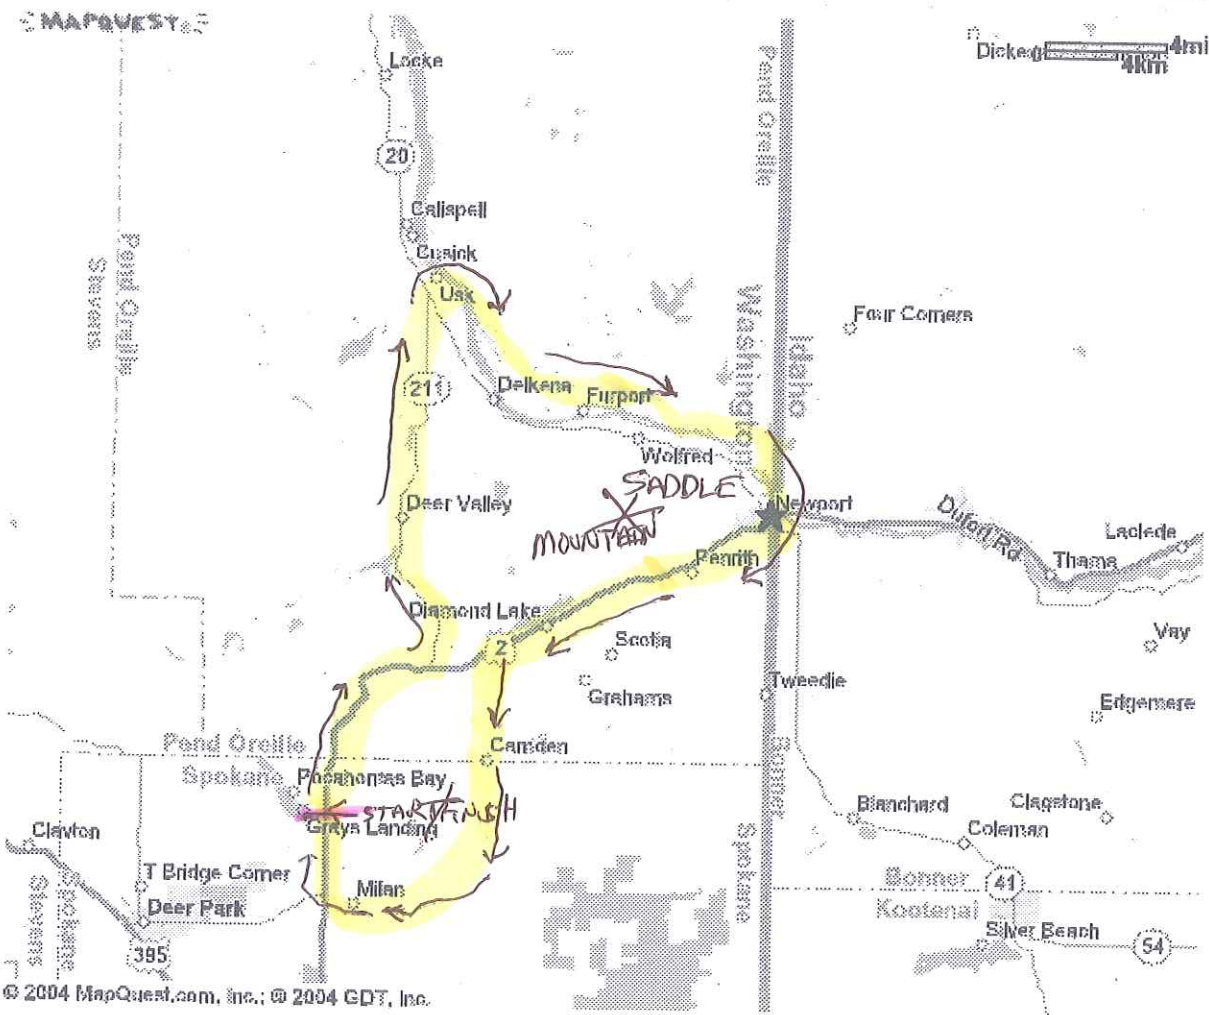

Send To Printer Back to Map

Newport WA
US

Notes: SADDLE MOUNTAIN
PERIMETER RIDE
8-27-04

Need Ink?

Buy printer cartridges:

Save up to 75%

Free UPS 2-day air shipping

[Buy Now](#)

Order today - get a free package of 4 x 6 photo paper!

www.InkSell.com

© 2004 MapQuest.com, Inc.; © 2004 GDT, Inc.

All rights reserved. Use Subject to License/Copyright | Map Legend

This map is informational only. No representation is made or warranty given as to its content. User assumes all risk of use. MapQuest and its suppliers assume no responsibility for any loss or delay resulting from such use.

[Privacy Policy & Legal Notices](#) © 2004 MapQuest.com, Inc. All rights reserved.