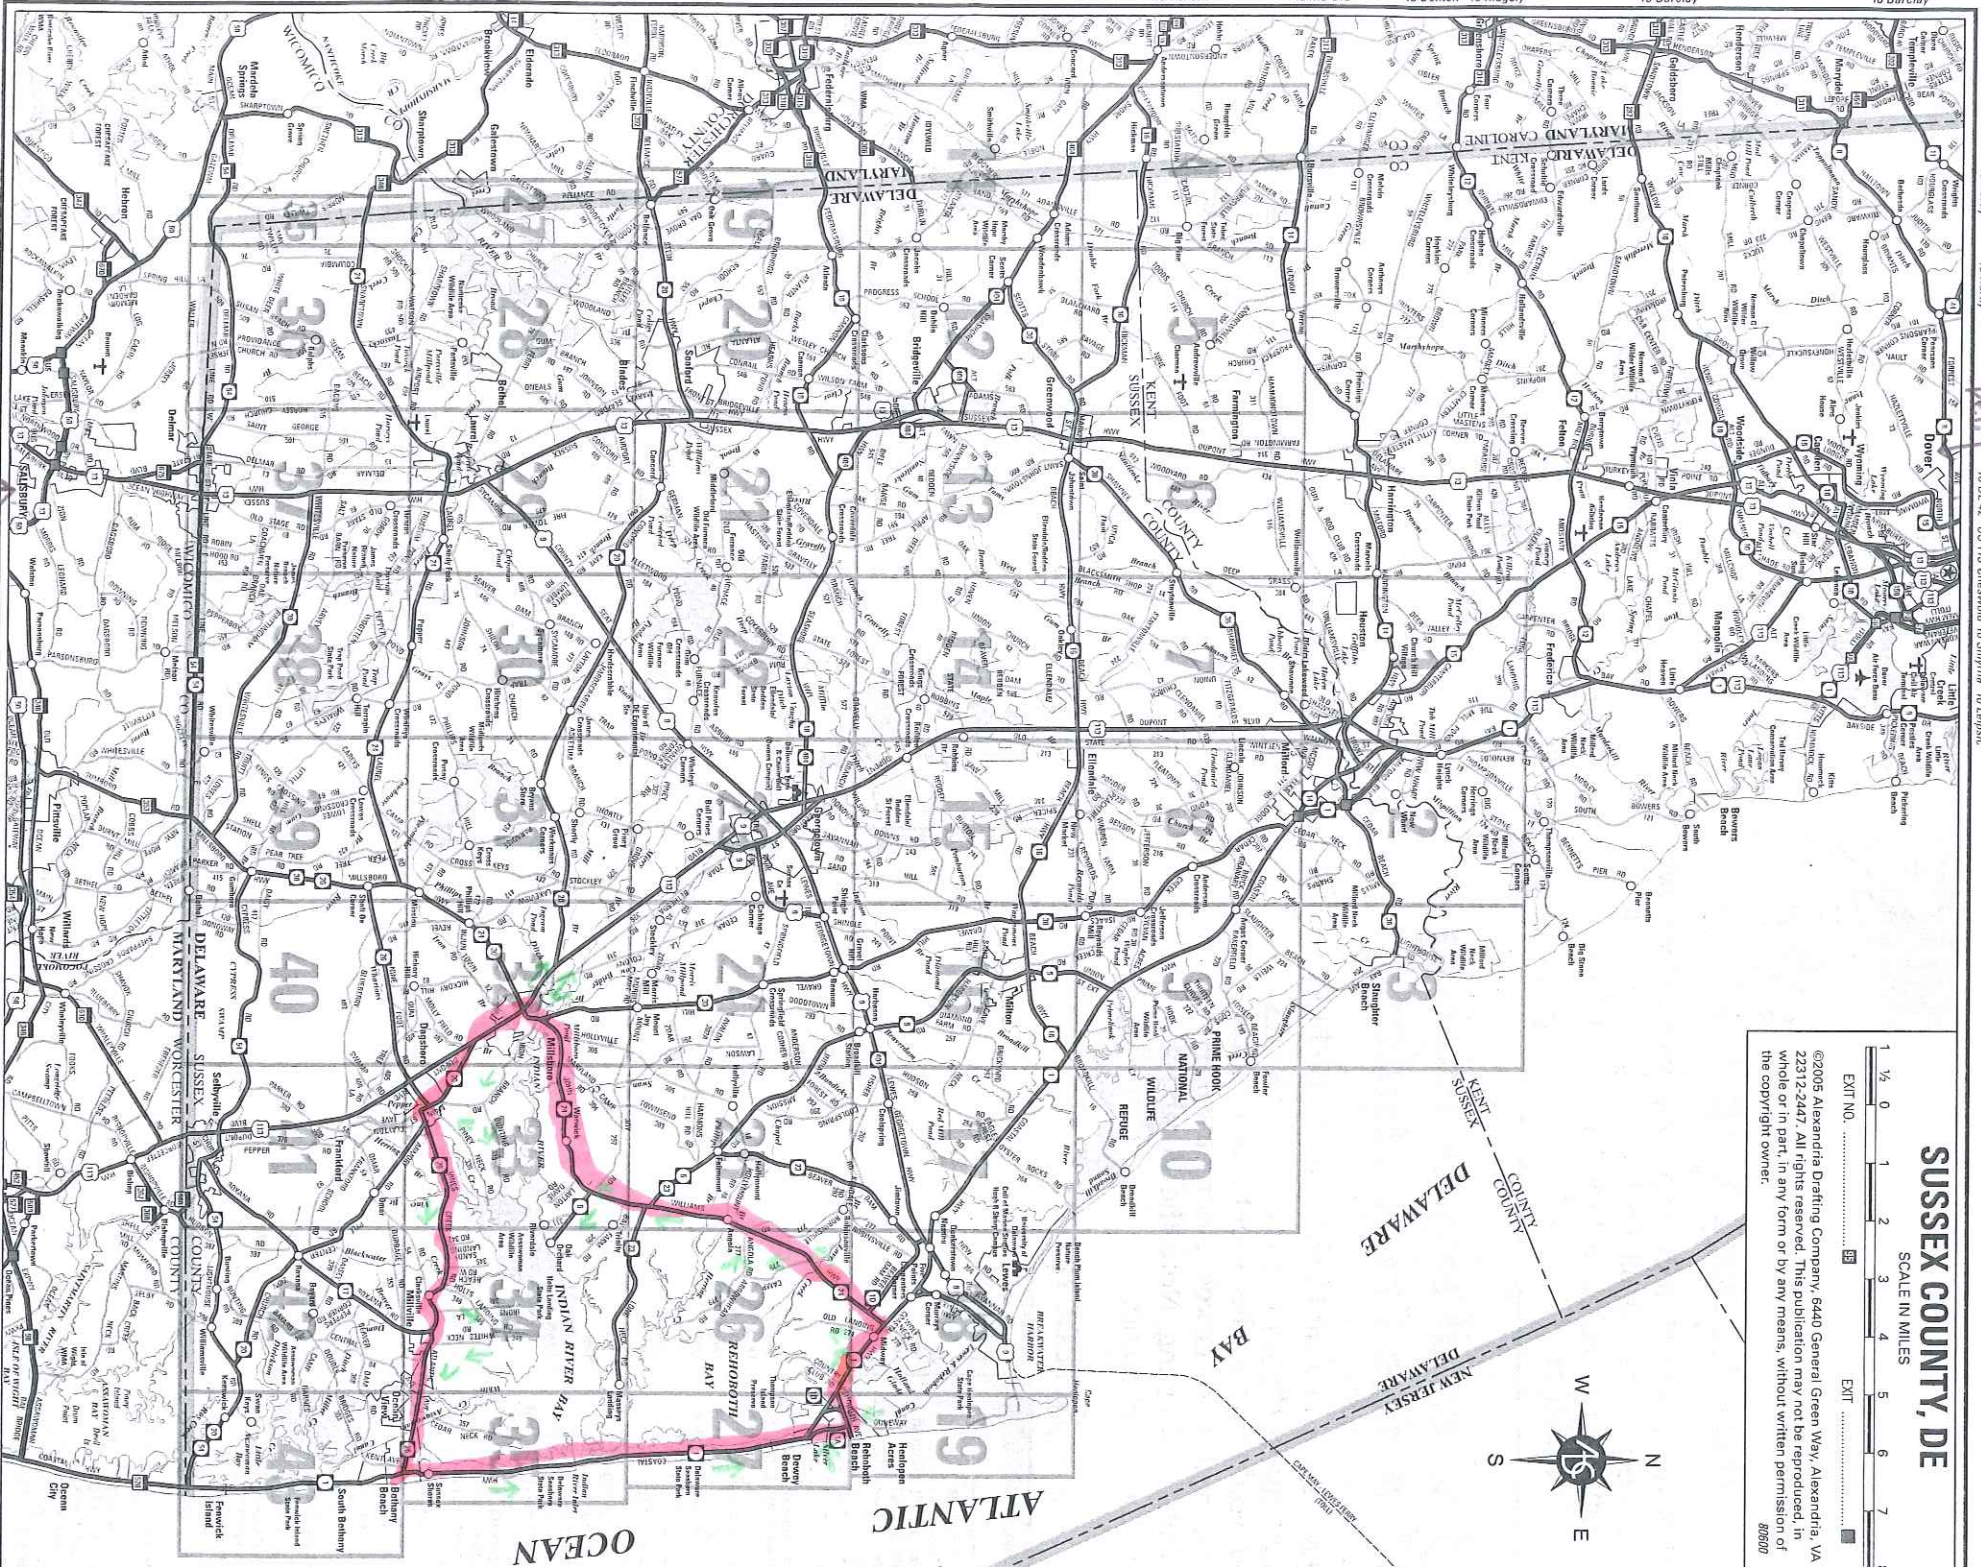

SUSSEX COUNTY, DE

INDEX TO MAPS

Pages 2, 3 and 4 provide you a complete Step-by-Step Guide to using your Street Map Book, Map Legend, Table of Contents and Key to Abbreviations. Take a few minutes to familiarize yourself with this time-saving information.

To DE 42 US 113 Chesold to Smyrna To Leptic

To Hanby

To Hanby

To

SUSSEX COUNTY, DE
SCALE IN MILES

EXIT NO. 15
EXIT

©2005 Alexandria Drafting Company, 6440 General Green Way, Alexandria, VA 22312-2447. All rights reserved. This publication may not be reproduced, in whole or in part, in any form or by any means, without written permission of the copyright owner.
80800

Salisbury, Md.

Millsboro, Del. Grid 32

Rehobeth Beach Grid 27

To MD 349 To Salisbury To US 50 Bus To Salisbury To Salisbury For Additional ADC Maps and Charts, please see inside back cover. To MD 350 To Berlin To Berlin To US 50 To US 50 To US 50