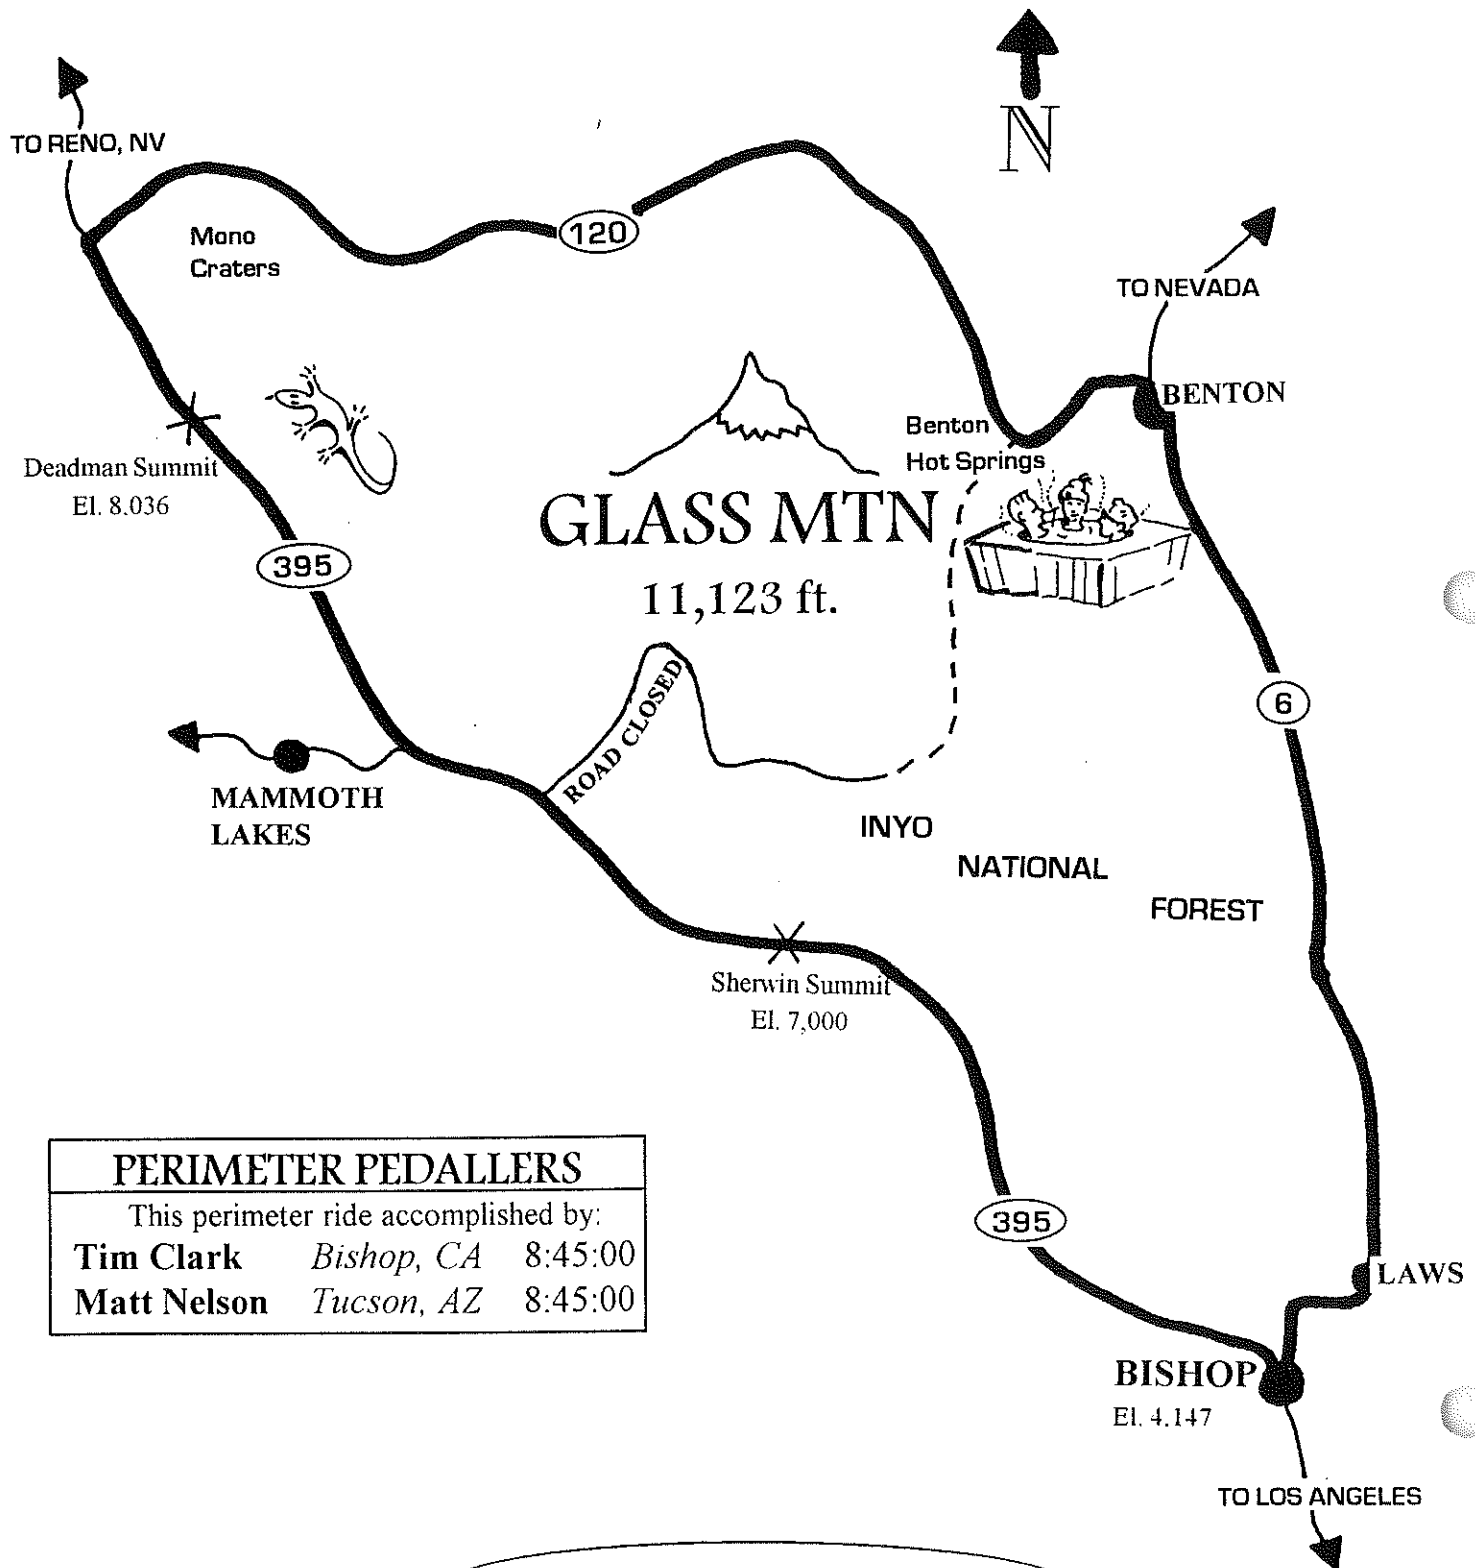

FEATURE PERIMETER RIDE

GLASS MOUNTAIN, CA

142 MILES

PERIMETER PEDALLERS

This perimeter ride accomplished by:

Tim Clark	<i>Bishop, CA</i>	8:45:00
Matt Nelson	<i>Tucson, AZ</i>	8:45:00

OVER 10,000 FT. OF CLIMBING