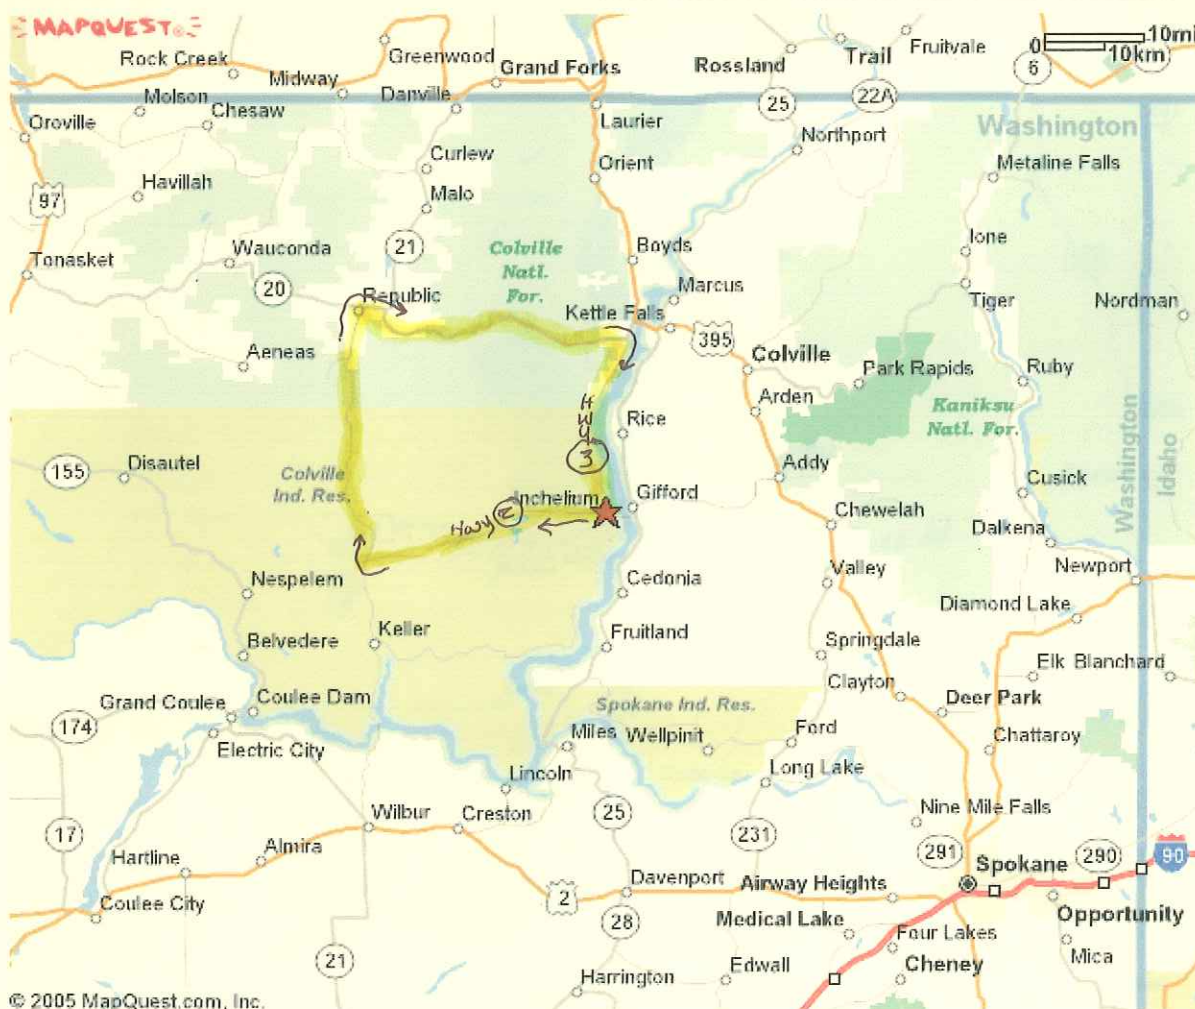

Inchelium WA
US

Notes:

PBAA GRIZZLY MOUNTAIN PERIMETER
RIDE 6-25-2005

BILL MISNER Ph.D.

Best Western

FREE \$50 Travel Card!

Stay 5 nights at Best Western and receive The Fairly OddParents \$50 Travel Card starting June 6.

[MORE](#)

© 2005 MapQuest.com, Inc.

NAVTEO ON BOARD All rights reserved. Use Subject to License/Copyright

This map is informational only. No representation is made or warranty given as to its content. User assumes all risk of use. MapQuest and its suppliers assume no responsibility for any loss or delay resulting from such use.