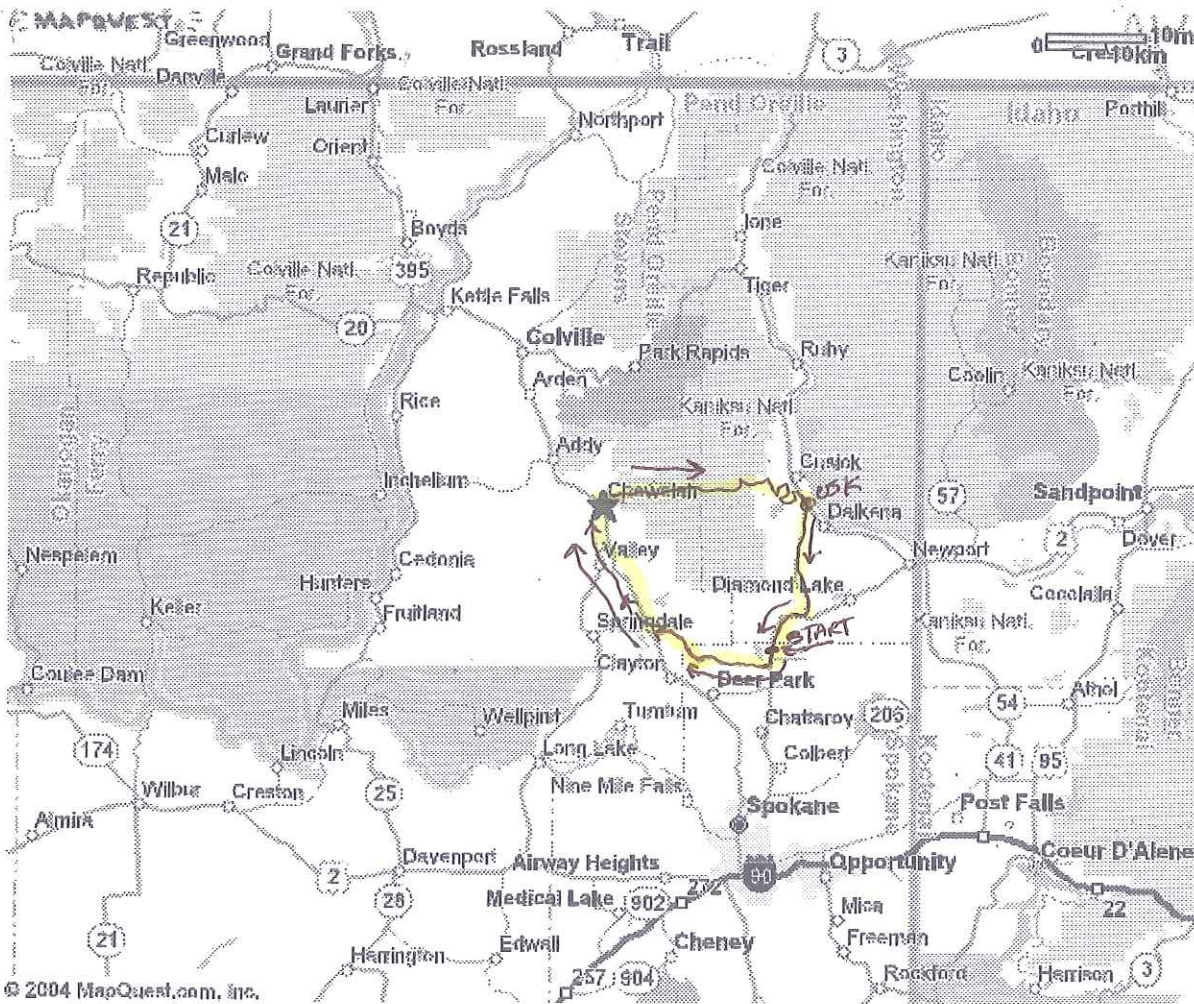

Send To Printer Back to Map

Chewelah WA
US

Notes: BOYER MOUNTAIN
PERIMETER RIDE
9-4-04

RESERVE YOURS

\$27.99
PER DAY

dollar.com
Home of Our Lowest Rates™

RATES AND RESERVATIONS **GO!**

© 2004 MapQuest.com, Inc.

All rights reserved. Use Subject to License/Copyright | Map Legend

This map is informational only. No representation is made or warranty given as to its content. User assumes all risk of use. MapQuest and its suppliers assume no responsibility for any loss or delay resulting from such use.