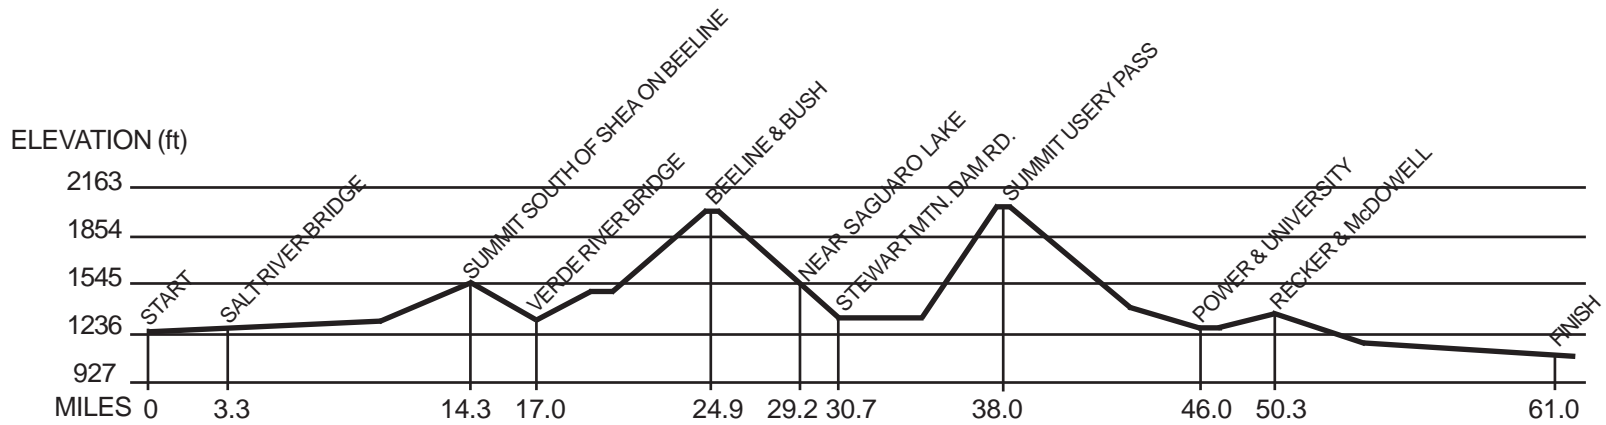

2017 EL TOUR DE MESA ELEVATION CHARTS

100K

START ELEVATION: 1244 FT.
MAX ELEVATION: 2115 FT.

GAIN: 2264 FT.

CAT 3 CLIMB: 1.8% GRADIENT

START POINT: 30.7 MILES

END POINT: 38.0 MILES

START ELEVATION: 1394 FT.

END ELEVATION: 2101 FT.

LENGTH: 7.3 MILES

50K

START ELEVATION: 1537 FT.
MAX ELEVATION: 2115 FT.

GAIN: 1018 FT.

CAT 3 CLIMB: 3.3% GRADIENT

START POINT: 7.2 MILES

END POINT: 10.9 MILES

START ELEVATION: 1444 FT.

END ELEVATION: 2101 FT.

LENGTH: 3.7 MILES