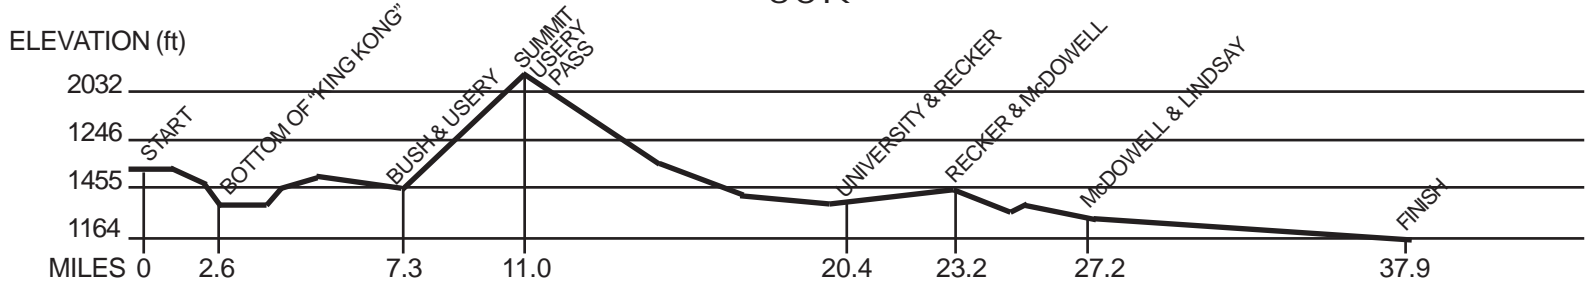

2017 EL TOUR DE MESA ELEVATION CHARTS

100K

START ELEVATION: 1244 FT.
MAX ELEVATION: 2115 FT.

GAIN: 2264 FT.

CAT 3 CLIMB: 1.8% GRADIENT

START POINT: 30.7 MILES

END POINT: 38.0 MILES

START ELEVATION: 1394 FT.

END ELEVATION: 2101 FT.

LENGTH: 7.3 MILES

50K

START ELEVATION: 1537 FT.
MAX ELEVATION: 2115 FT.

GAIN: 1018 FT.

CAT 3 CLIMB: 3.3% GRADIENT

START POINT: 7.2 MILES

END POINT: 10.9 MILES

START ELEVATION: 1444 FT.

END ELEVATION: 2101 FT.

LENGTH: 3.7 MILES